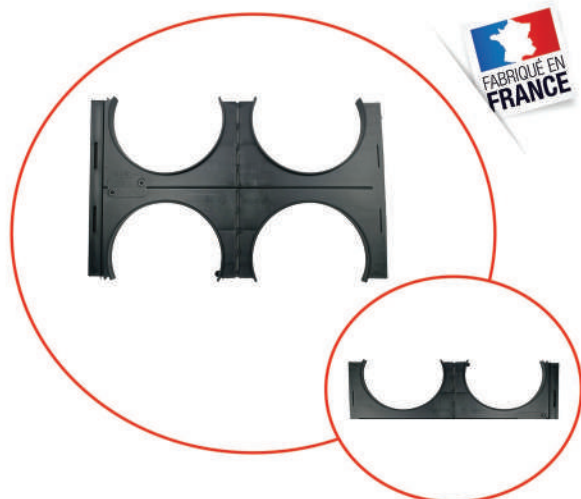

## Ringed Sheath Accessories

#### Features :

Material : Polypropylene  
 Color : Black  
 Type Version : 2x2 ( for 4 tubes ) or 1x2  
 Diameter : 110 mm