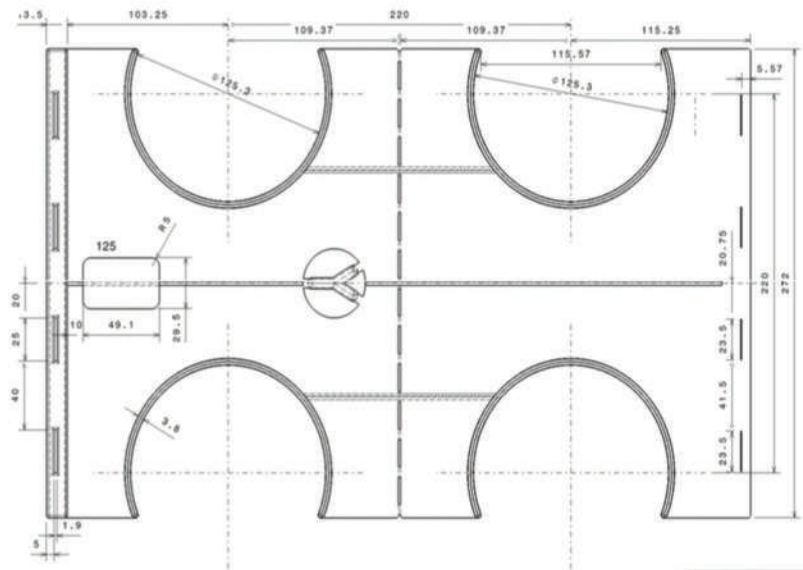

Ringed Sheath Accessories

Peigne Ø125

Features :

Material : Polypropylene
 Color : Black
 Type Version : 2x2 (for 4 tubes) or 1x2
 Diameter : 125 mm

Use :

Installation without gluing and without tools.
 Clip the tube by hand on the alveolus.

Code article	Désignation	Nb de tubes	Poids en kg	Carton
PEI125_1X2	Peigne diam125 mm version 1x2	2	0.075	40
PEI125_1X3	Peigne diam125 mm version 1x3	3	0.112	30
PEI125_1X4	Peigne diam125 mm version 1x4	4	0.150	20
PEI125_1X5	Peigne diam125 mm version 1x5	5	0.187	NC
PEI125_1X6	Peigne diam125 mm version 1x6	6	0.225	NC
PEI125_1X7	Peigne diam125 mm version 1x7	7	0.262	NC
PEI125_1X8	Peigne diam125 mm version 1x8	8	0.300	NC
PEI125_1X9	Peigne diam125 mm version 1x9	9	0.337	NC
PEI125_1X10	Peigne diam125 mm version 1x10	10	0.375	NC
PEI125	Peigne diam125 mm version 2x2	4	0.150	20
PEI125_2x3	Peigne diam125 mm version 2x3	6	0.225	15
PEI125_2x4	Peigne diam125 mm version 2x4	8	0.300	10
PEI125_2x5	Peigne diam125 mm version 2x5	10	0.375	NC
PEI125_2x6	Peigne diam125 mm version 2x6	12	0.450	NC
PEI125_2x7	Peigne diam125 mm version 2x7	14	0.525	NC
PEI125_2x8	Peigne diam125 mm version 2x8	16	0.600	NC
PEI125_2x9	Peigne diam125 mm version 2x9	18	0.675	NC
PEI125_2x10	Peigne diam125 mm version 2x10	20	0.750	NC