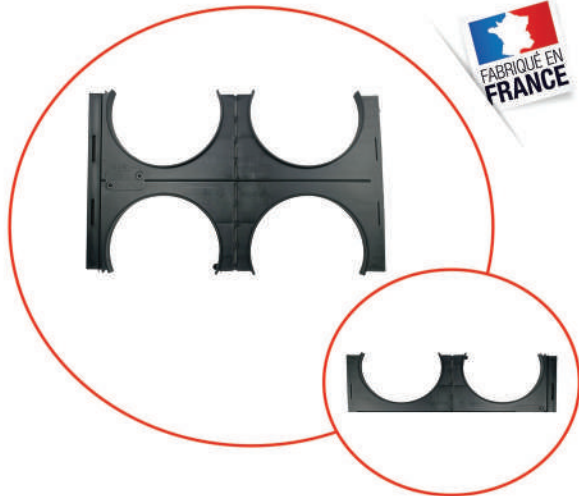

Ringed Sheath Accessories

Peigne Ø125

Features :

Material : Polypropylene
 Color : Black
 Type Version : 2x2 (for 4 tubes) or 1x2
 Diameter : 125 mm

Use :

Installation without gluing and without tools.
 Clip the tube by hand on the alveolus.