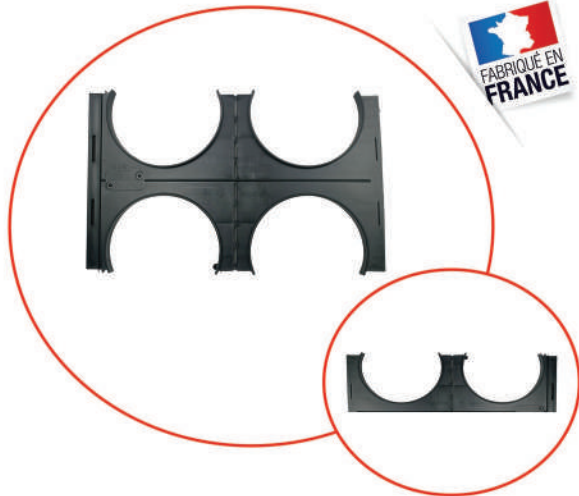

Ringed Sheath Accessories

Peigne Ø160

Features :

Material : Polypropylene
 Color : Black
 Type Version : 2x2 (for 4 tubes) or 1x2
 Diameter : 160 mm

Use :

Installation without gluing and without tools.
 Clip the tube by hand on the alveolus.