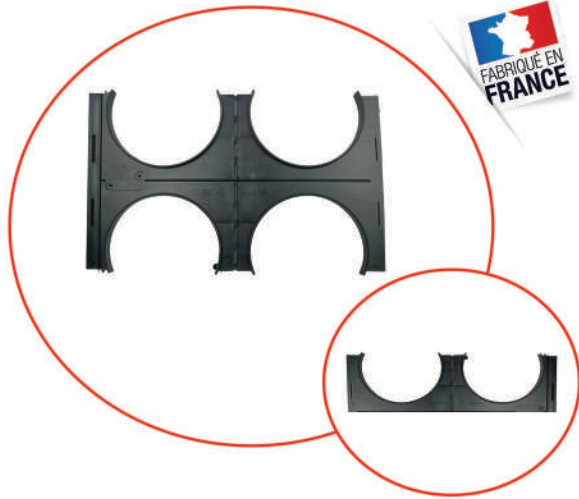

Fact Sheet

Ringed Sheath Accessories

Peigne Ø200

Features :

Material : Polypropylene
Color : Black
Type Version : 2x2 (for 4 tubes) or 1x2
Diameter : 200 mm

Use :

Installation without gluing and without tools.
Clip the tube by hand on the alveolus.