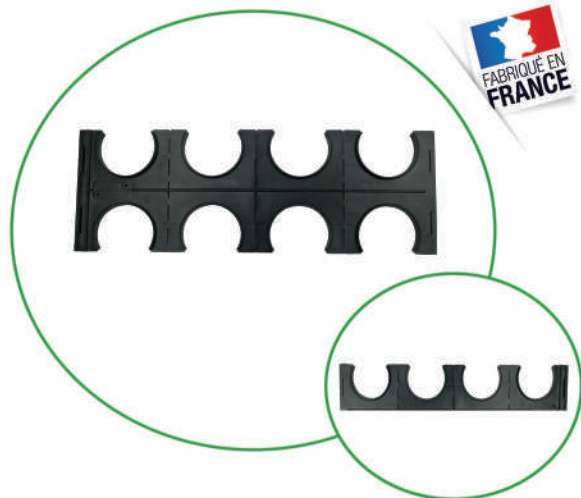

Peigne Ø60

Features :

Material : Polypropylene
 Color : Black
 Type Version : 2x4 (for 8 tubes) or 1x4
 Diameter : 60 mm

Use :

Installation without gluing and without tools.
 Clip the tube by hand on the alveolus.