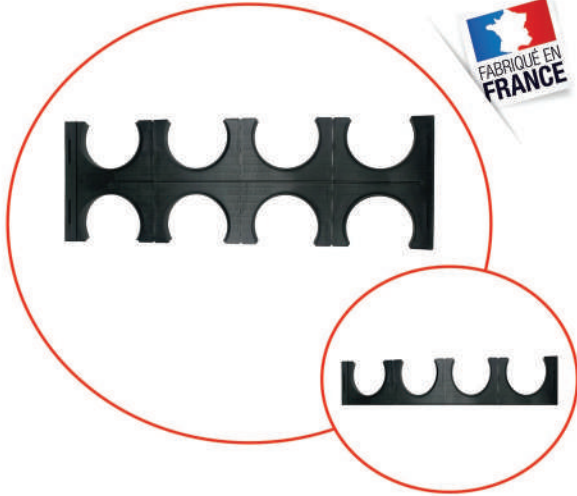

Fact Sheet

Ringed Sheath Accessories

Peigne Ø63

Features :

Material : Polypropylene
 Color : Black
 Type Version : 2x4 (for 8 tubes) or 1x4
 Diameter : 63 mm

Use :

Installation without gluing and without tools.
 Clip the tube by hand on the alveolus.