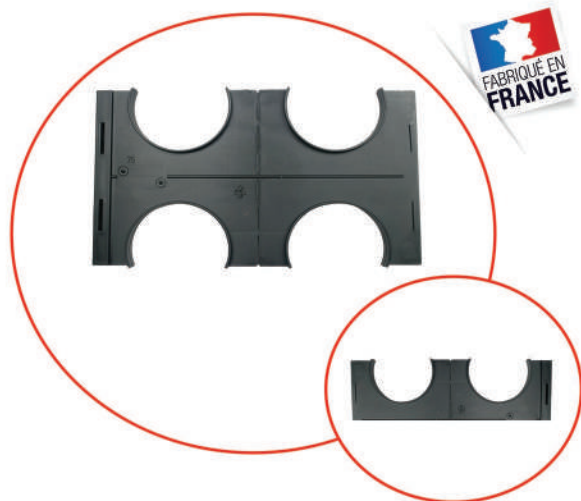

Ringed Sheath Accessories

Peigne Ø75

Features :

Material : Polypropylene
 Color : Black
 Type Version : 2x2 (for 4 tubes) or 1x2
 Diameter : 75 mm

Use :

Installation without gluing and without tools.
 Clip the tube by hand on the alveolus.