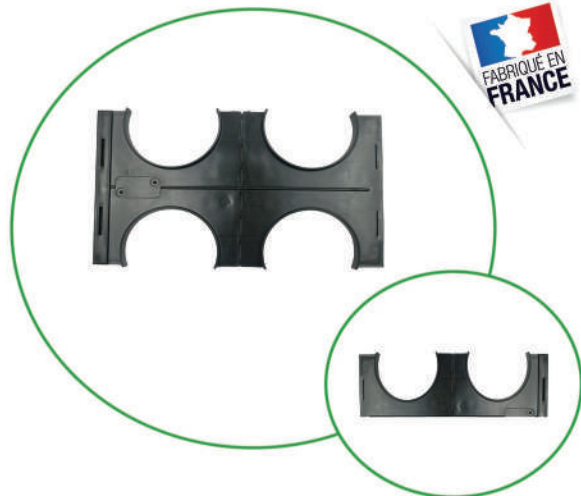

Peigne Ø80

Features :

Material : Polypropylène
 Color : Black
 Type Version : 2x2 (for 4 tubes) or 1x2
 Diameter : 80 mm

Use :

Installation without gluing and without tools.
 Clip the tube by hand on the alveolus.