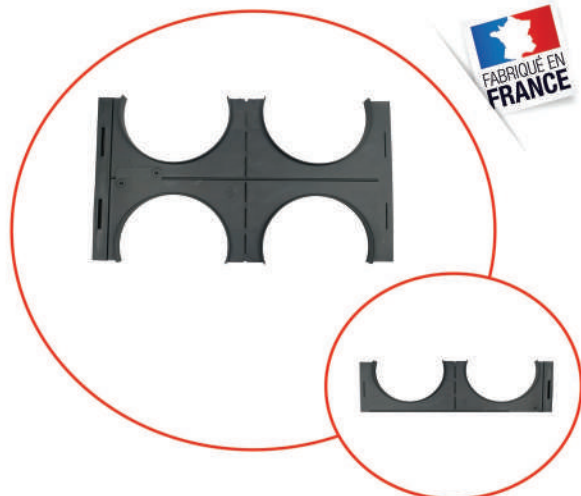

Fact Sheet

Ringed Sheath Accessories

Peigne Ø90

Features :

Material : Polypropylene
 Color : Black
 Type Version : 2x2 (for 4 tubes) or 1x2
 Diameter : 90 mm

Use :

Installation without gluing and without tools.
 Clip the tube by hand on the alveolus.